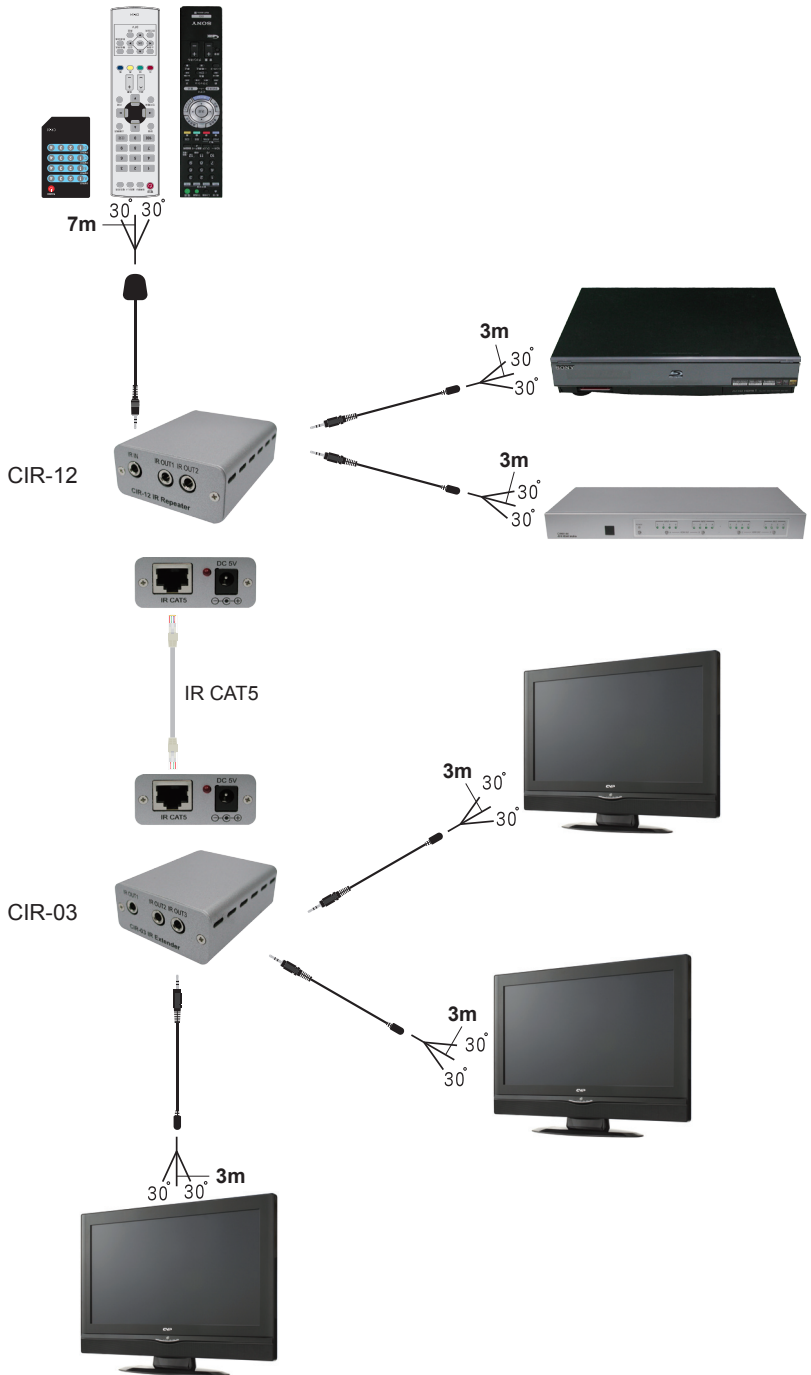

7. Connection and Installation