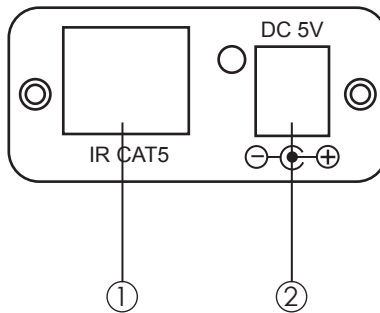

6.2 Rear Panel

- ① IR CAT5: Connect the CAT 5 cable to Infrared Extender Box with IR receiver.
- ② Power: Plug the 5VDC power supply into the unit and connect the adaptor to an AC outlet.

Note: Only a power adapter is needed, connect the power adapter on either the CIR-03 or CIR-12.