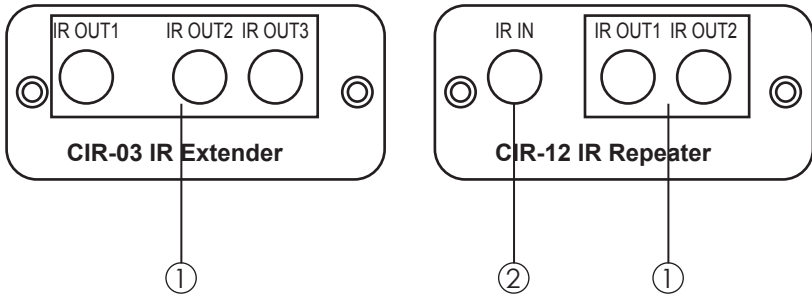

6. Operation Controls and Functions

6.1 Front Panel

- ① IR OUT1, 2 and 3: Connect your IR Eye Blaster cables to control source equipments.
- ② IR IN: Connect to IR Eye receiver cable in order to receive IR remote control signals.

Note: Please be careful when plugging in the blaster and receiver cables as a wrong connection will result in a cable and device overload.